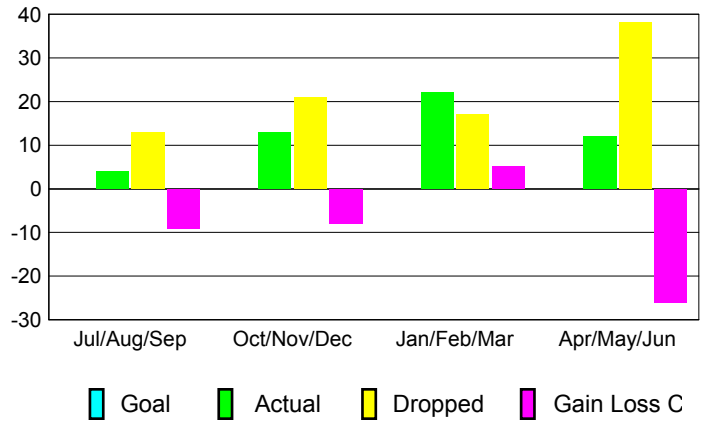

GMT: **JØRN ANDERSEN**

Location: **SWEDEN**

GMT CA: **4**

CLUBS

Month	New Club Goal	Actual New Clubs	Actual Dropped Clubs	Gain/Loss of Clubs
2012-2013				
Jul/Aug/Sep		0	0	0
Oct/Nov/Dec		0	0	0
Jan/Feb/Mar		0	0	0
Apr/May/June		0	0	0
Totals		0	0	0

Club Results 2012-2013
Goal, New, Dropped, Gain/Loss

YTD Status Quo Clubs 2012-2013

Status Quo Clubs Compared to Status Quo Members

Club Gain/Loss 2012-2013

MEMBERSHIP

Month	Net Memb Goal	Actual New Memb	Actual Dropped Memb	Gain/Loss of Memb
2012-2013				
Jul/Aug/Sep		4	13	-9
Oct/Nov/Dec		13	21	-8
Jan/Feb/Mar		22	17	5
Apr/May/June		12	38	-26
Totals		51	89	-38

Membership Results 2012-2013
Goal, New, Dropped, Gain/Loss

Gender Comparison 2012-2013

Membership Gain/Loss 2012-2013